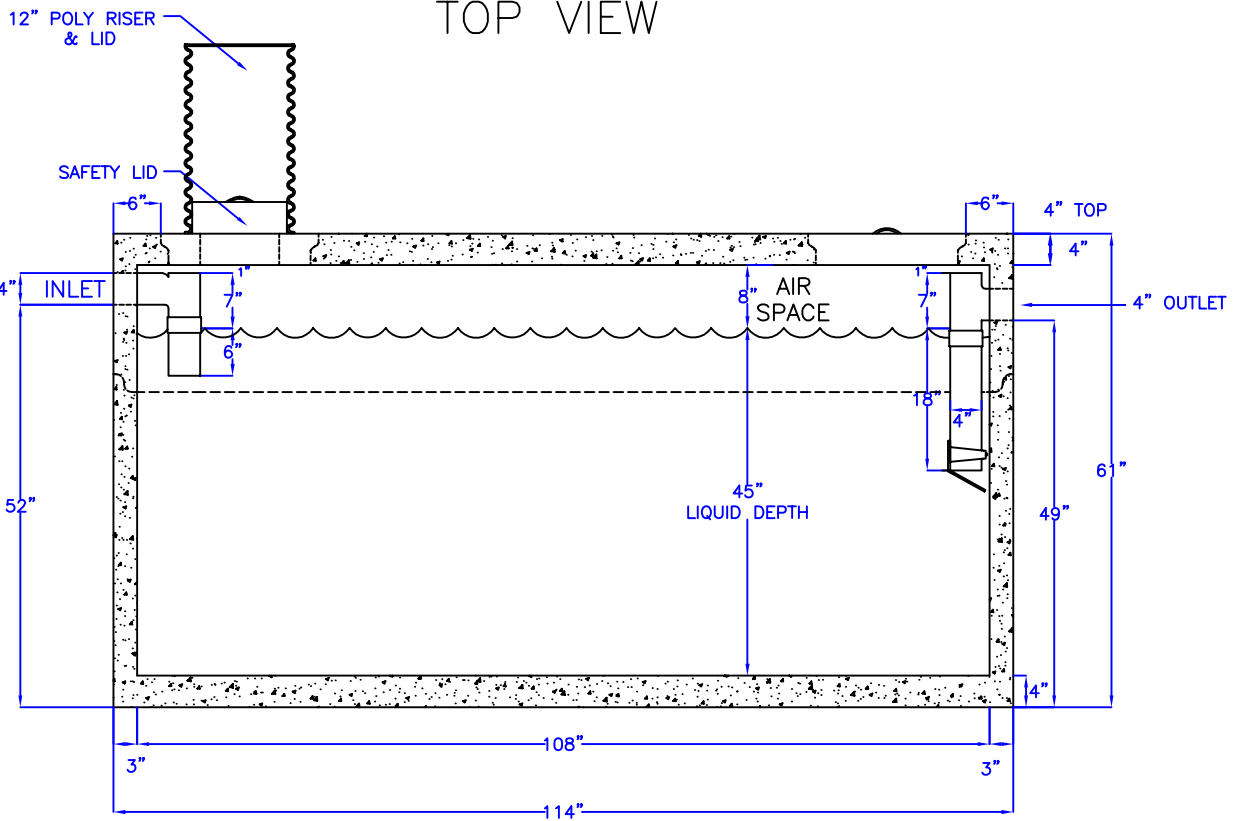

1250 Gallon Septic Tank

TOP VIEW

SIDE VIEW