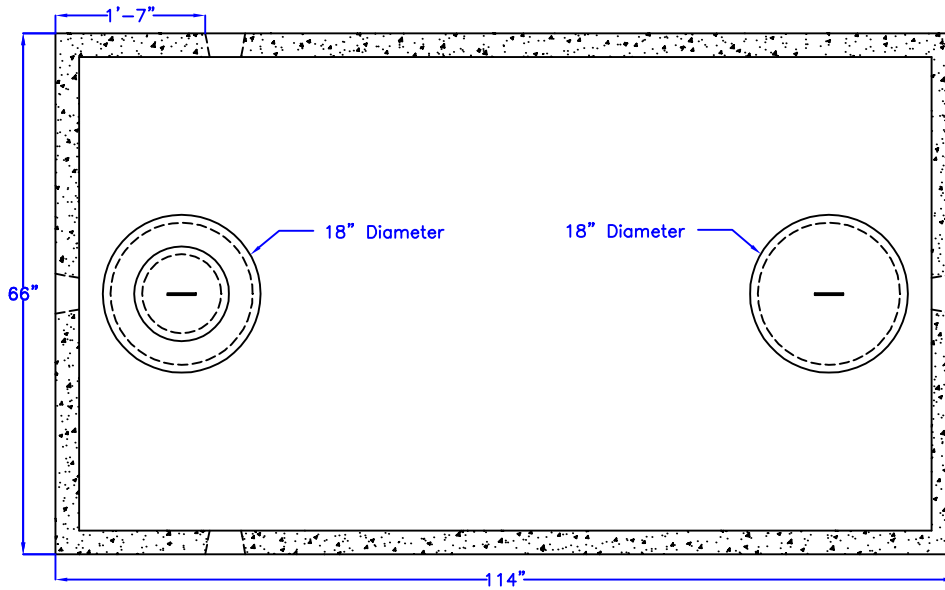

1250 Gallon Septic Tank

TOP VIEW

SIDE VIEW